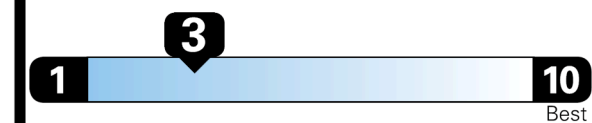

EPA DOT Fuel Economy and Environment

Gasoline Vehicle

Fuel Economy

18 MPG
combined city/hwy

15 MPG
city

24 MPG
highway

5.6 gallons per 100 miles

Large Cars range from 14 to 146 MPG. The best vehicle rates 146 MPGe.

You spend $8,750
more in fuel costs over 5 years
compared to the average new vehicle.

Annual fuel cost $3,450

Fuel Economy & Greenhouse Gas Rating (tailpipe only)