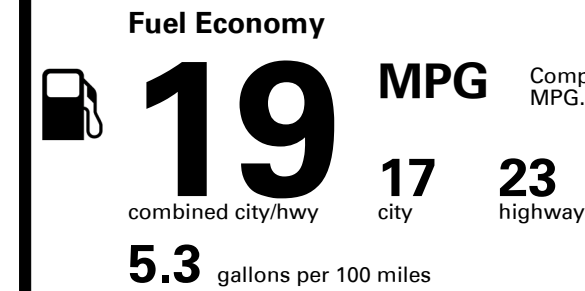

Inland Freight & Handling : \$1,395.00

TOTAL PRICE: \$58,170.00

EPA DOT Fuel Economy and Environment

Gasoline Vehicle

Compact Cars range from 17 to 116 MPG. The best vehicle rates 146 MPGe.

You spend \$8,000
more in fuel costs over 5 years
compared to the average new vehicle.

Annual fuel cost \$3,300

Fuel Economy & Greenhouse Gas Rating (tailpipe only)

Smog Rating (tailpipe only)

This vehicle emits 466 grams CO₂ per mile. The best emits 0 grams per mile (tailpipe only). Producing and distributing fuel also create emissions; learn more at fueleconomy.gov.