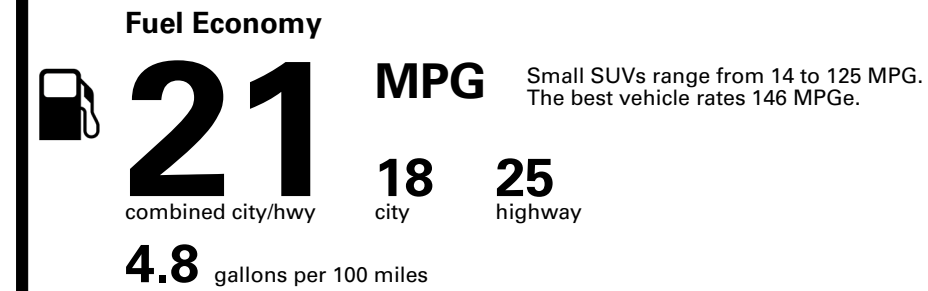

TOTAL PRICE: \$73,950.00

Inland Freight & Handling : \$1,495.00

EPA DOT Fuel Economy and Environment

Gasoline Vehicle

You spend \$6,250
more in fuel costs over 5 years
compared to the average new vehicle.