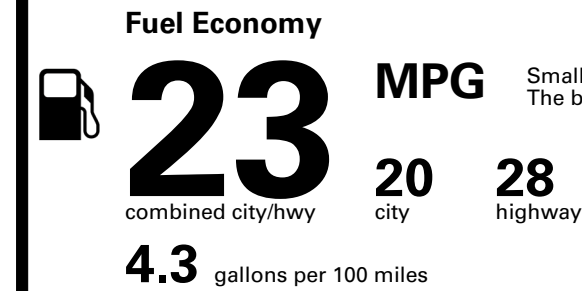

MODEL:
7S4AAL9GW5A5

PORT OF ENTRY:
MA

TRANSPORT:
TRUCK

ACCESSORY WEIGHT:
19 lbs./ 9 kgs.

EMISSIONS:
This vehicle is certified to meet emission requirements in all 50 states

TOTAL PRICE: \$59,430.00

114 A 0016

EPA DOT Fuel Economy and Environment

Gasoline Vehicle

Small SUVs range from 14 to 125 MPG. The best vehicle rates 146 MPGe.

You spend \$5,000
more in fuel costs over 5 years
compared to the average new vehicle.