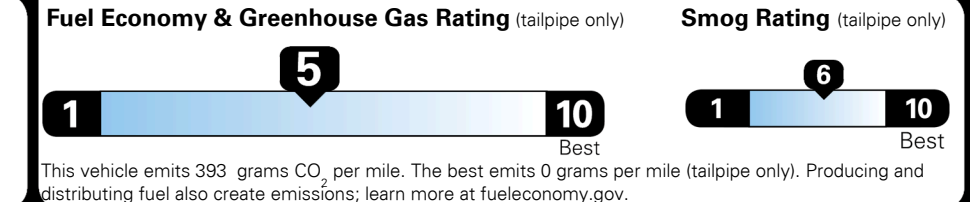

Actual results will vary for many reasons, including driving conditions and how you drive and maintain your vehicle. The average new vehicle gets 29 MPG and costs $8,750 to fuel over 5 years. Cost estimates are based on 15,000 miles per year at $ 4.15 per gallon. MPGe is miles per gasoline gallon equivalent. Vehicle emissions are a significant cause of climate change and smog.

fueleconomy.gov

Calculate personalized estimates and compare vehicles

GOVERNMENT 5-STAR SAFETY RATINGS

This vehicle has not been rated by the government for overall vehicle score, frontal crash, side crash or rollover risk.

Source: National Highway Traffic Safety Administration (NHTSA).
www.safercar.gov or 1-888-327-4236

Manufacturer's suggested retail price includes manufacturer's recommended pre-delivery service. Gasoline license and title fees state and local taxes and dealer installed options and accessories are not included in the manufacturer's suggested retail price. This label has been affixed to this vehicle by Genesis Motor America, pursuant to the requirements of 15 U.S.C. 1231 et seq. which prohibits its removal or alteration prior to delivery to the ultimate purchaser.

PARTS CONTENT INFORMATION

FOR VEHICLES IN THIS CARLINE: U.S./CANADIAN PARTS CONTENT: 26 %
MAJOR SOURCES OF FOREIGN PARTS CONTENT: KOREA: 64 %
FOR THIS VEHICLE: FINAL ASSEMBLY POINT: MONTGOMERY, ALABAMA
COUNTRY OF ORIGIN:
ENGINE: KOREA TRANSMISSION: KOREA
Note: Parts content does not include final assembly, distribution, or other non-parts costs.