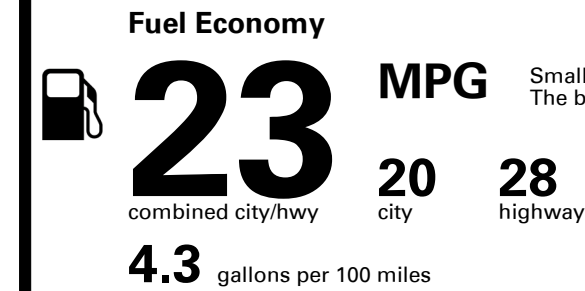

## EPA DOT Fuel Economy and Environment

Gasoline Vehicle

Small SUVs range from 14 to 125 MPG. The best vehicle rates 146 MPGe.

**You spend \$4,750**  
more in fuel costs over 5 years compared to the average new vehicle.